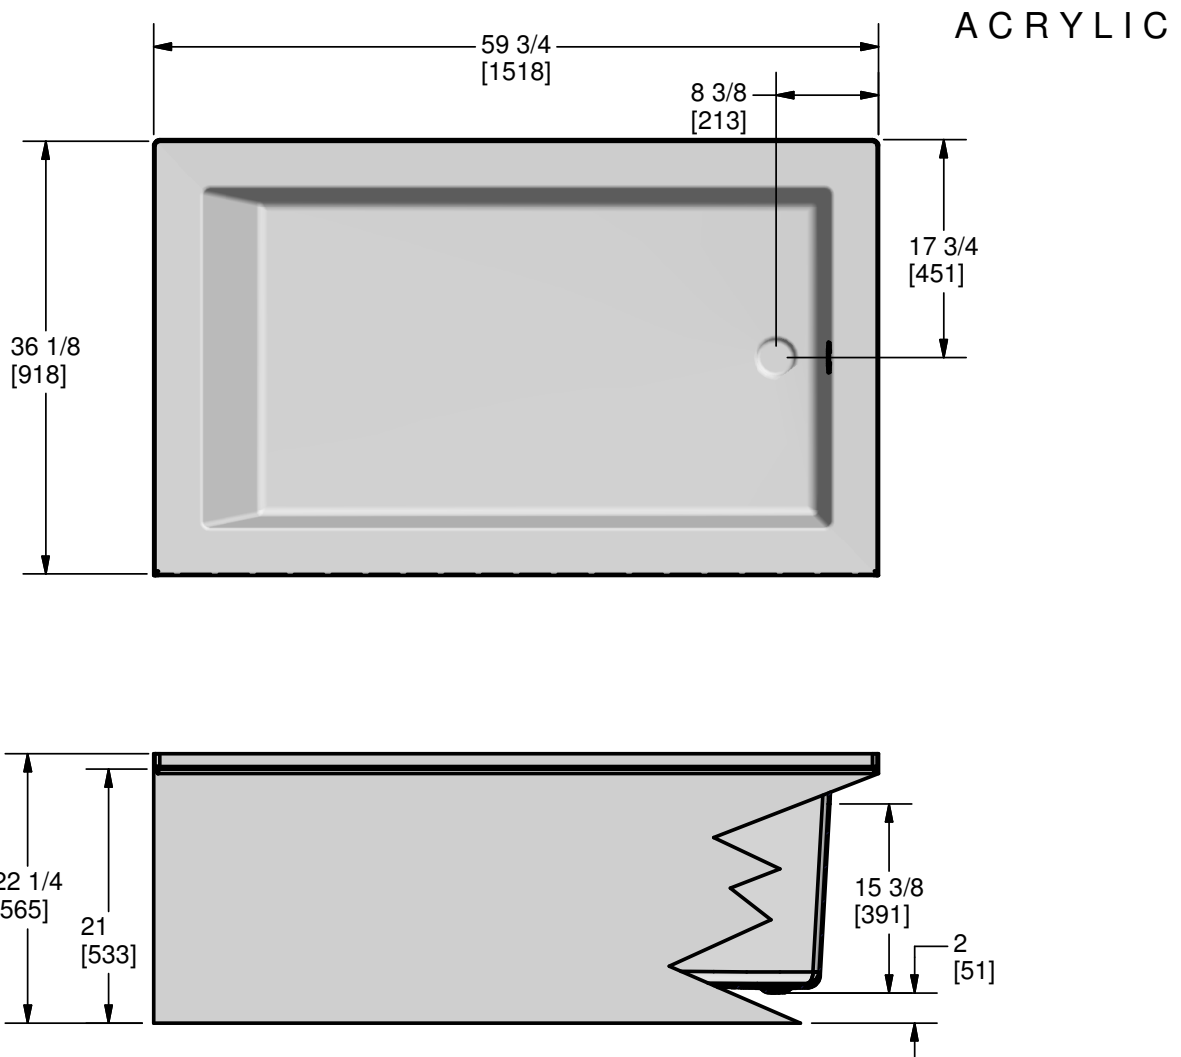

Measurement tolerances $\pm 1/4"$ (6.3mm)

All bathing fixtures comply with the applicable Canadian Standards.

EPA TSCA Title VI Compliant Product.

For installation instructions, please refer to HYTEC.CA

This sheet approximately describes products and equipment manufactured or supplied by Hytec Plumbing Products. Because of ongoing efforts to improve both design and quality, products and equipment actually furnished may differ without prior notice.

Hytec Plumbing Products

(Division of Kohler Canada Co.)
4150 Spallumcheen Dr, Armstrong BC V0E 1B6
Ph. (800) 871-8311 (250) 546-3196 Fax (250)
546-3170